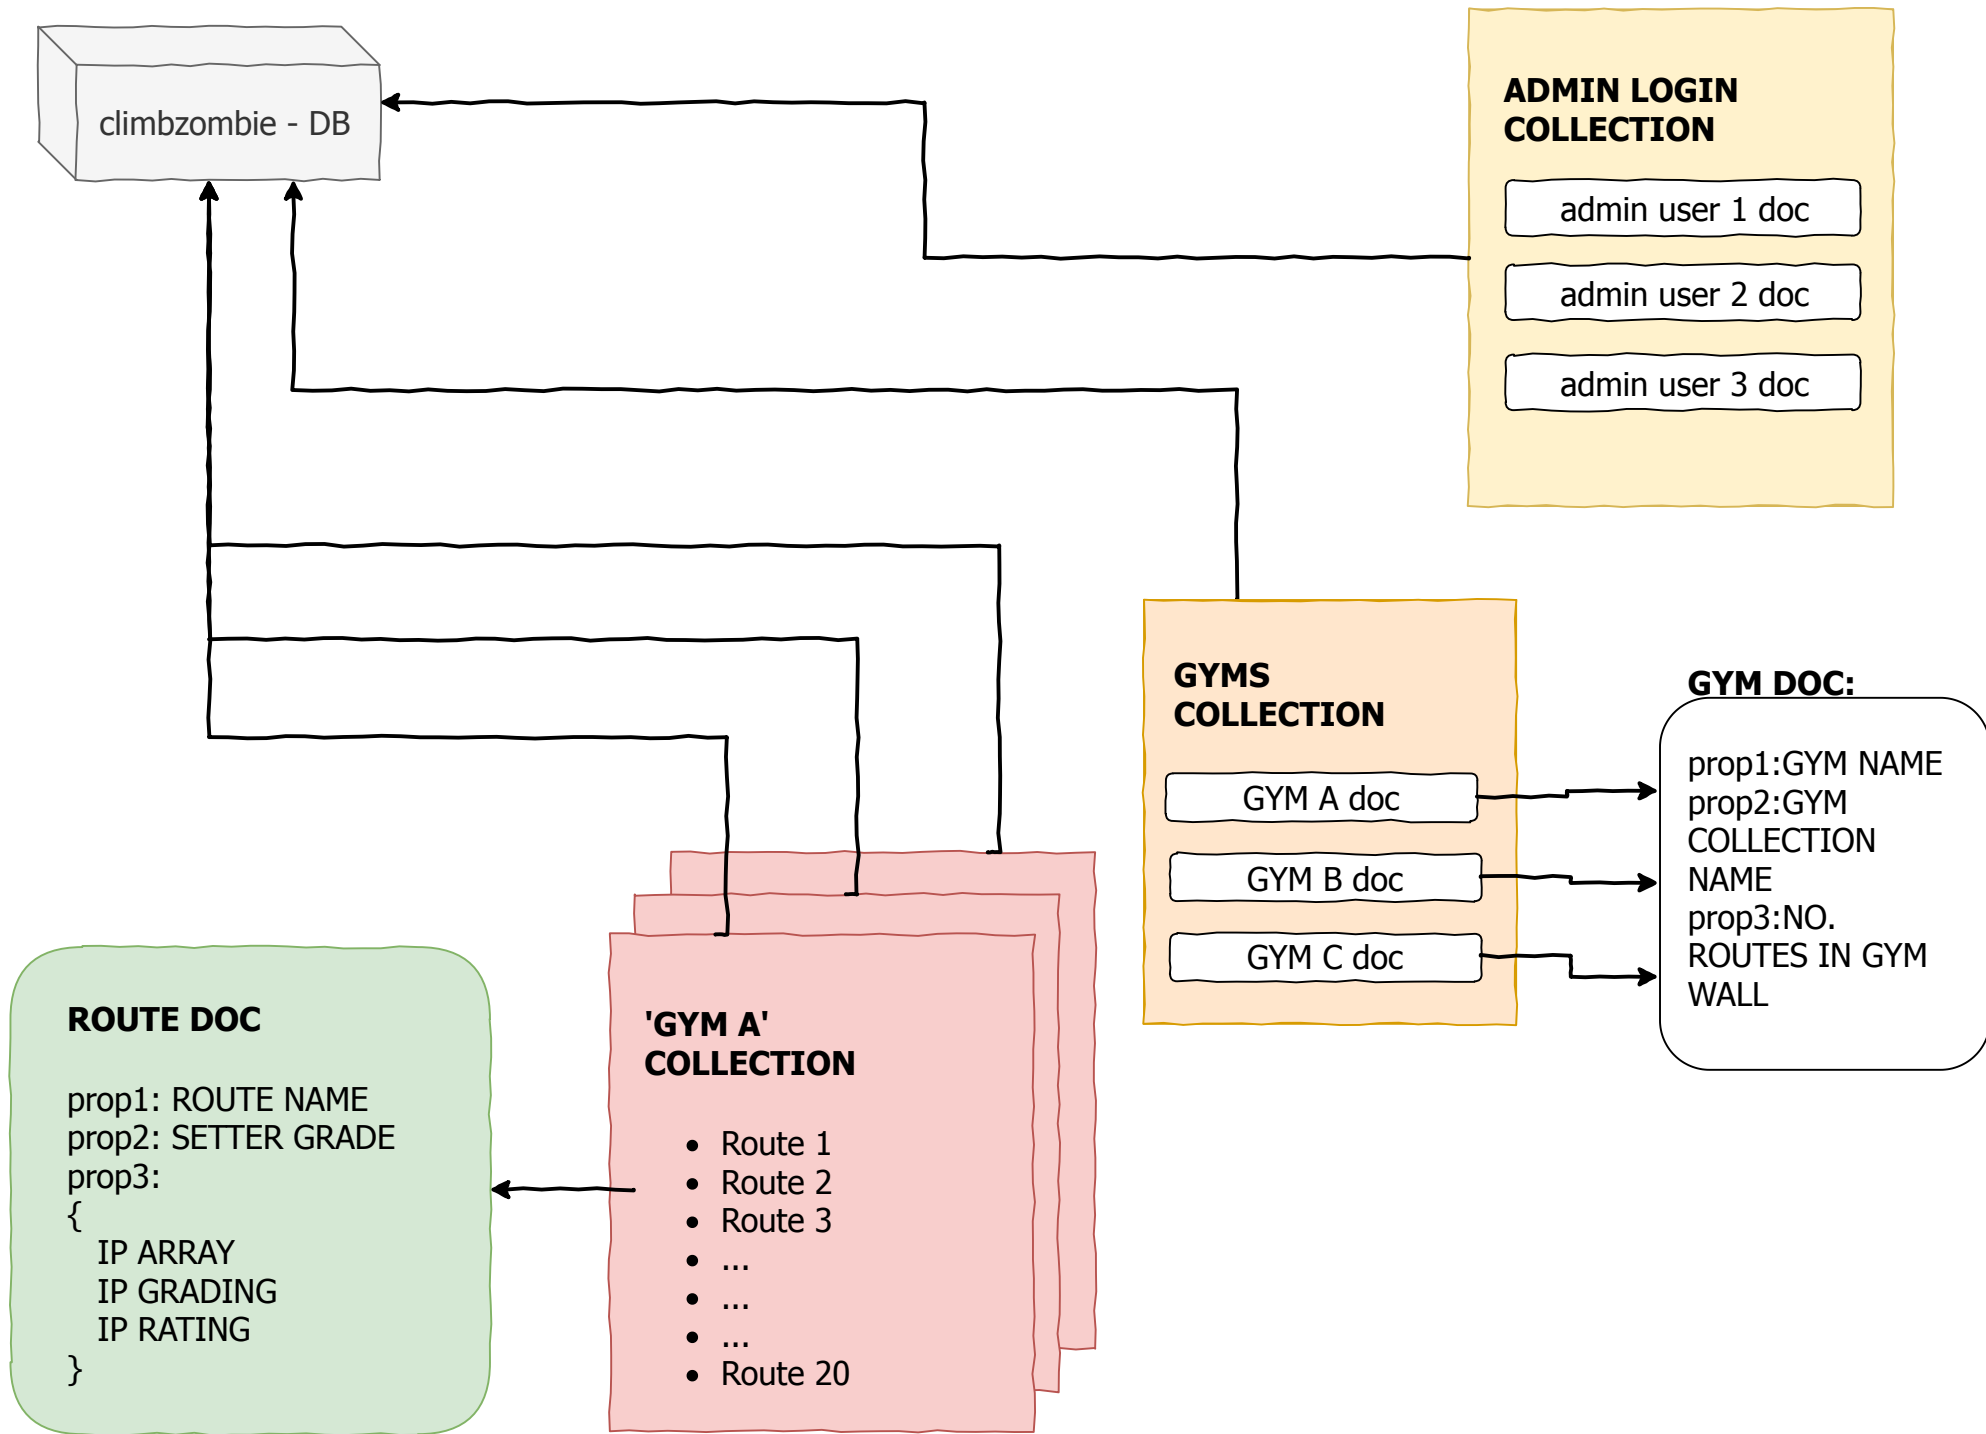

These views are optimized for desktop/laptops

all climbing grades start with the number 5. the grades can range from 5.0 to 5.14, however once the grade reaches 5.10, letter begin to be added. it goes up to 5.15, but for our purposes, The scale can look like this:

for averaging out the value, 5.10a can be a value of 10, 5.10b can be a value of 10.25, 10c can be 10.5, 10d 10.75 and a similar pattern for 5.11 and 5.12

GYM OWNER ACCESS

ADD ROUTES

EDIT ROUTES

DELETE ROUTES

GYM OWNER DASH

ROUTE DETAILS

EDIT

DEL

ROUTE DETAILS

EDIT

DEL

ROUTE DETAILS

BACK TO ADMIN DASH