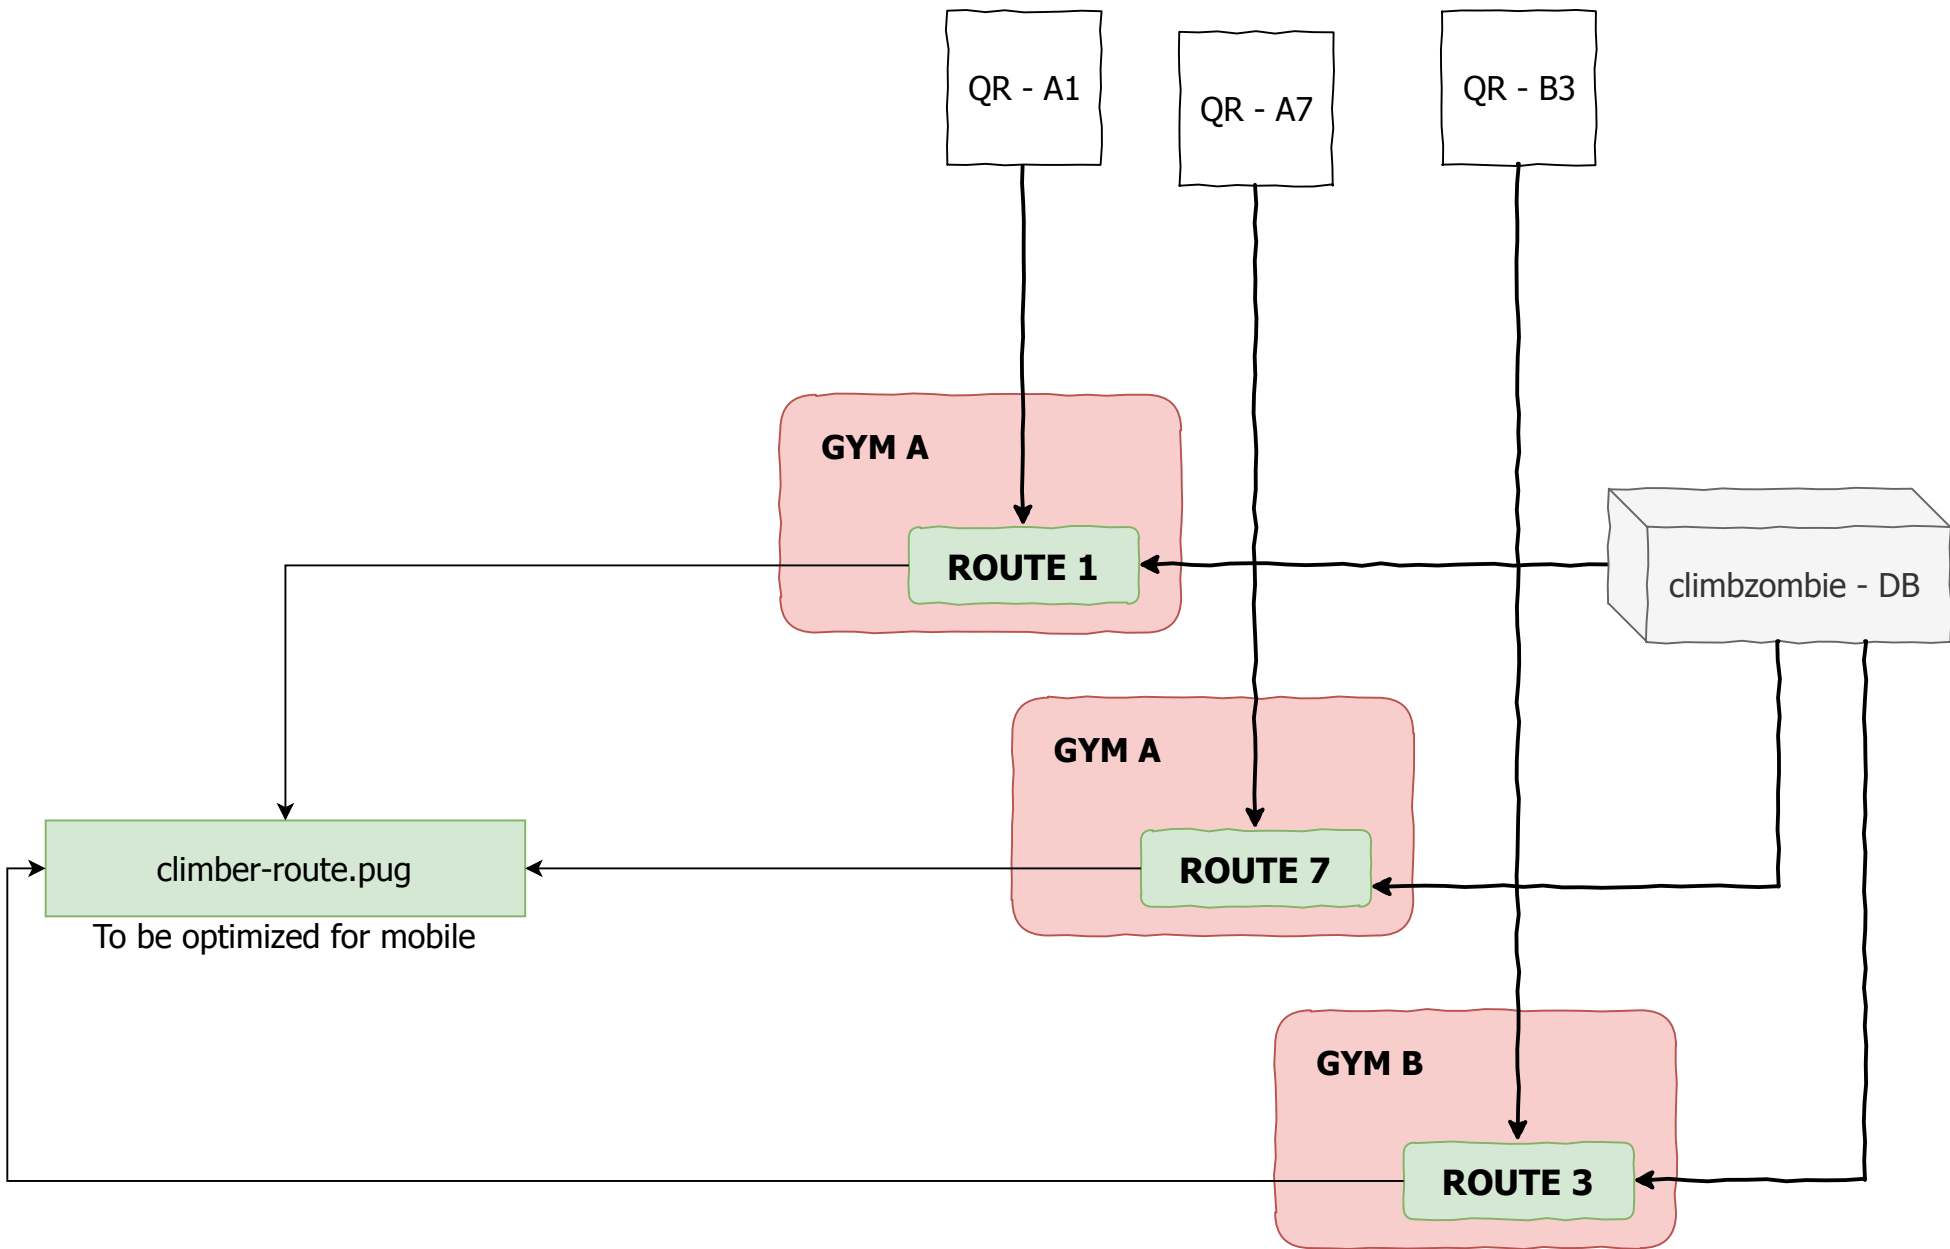

These views are optimized for desktop/laptops

all climbing grades start with the number 5. the grades can range from 5.0 to 5.14, however once the grade reaches 5.10, letter begin to be added. it goes up to 5.15, but for our purposes, The scale can look like this:

for averaging out the value, 5.10a can be a value of 10, 5.10b can be a value of 10.25, 10c can be 10.5, 10d 10.75 and a similar pattern for 5.11 and 5.12

GYM OWNER ACCESS

ADD ROUTES

EDIT ROUTES

DELETE ROUTES

HEAD:

GYM NAME

GYM COLLECTION NAME

LOGIN:

USERNAME

PASSWORD

BODY:

ROUTE 1

GYM OWNER DASH

ROUTE DETAILS

EDIT

DEL

ROUTE DETAILS

EDIT

DEL

ROUTE DETAILS